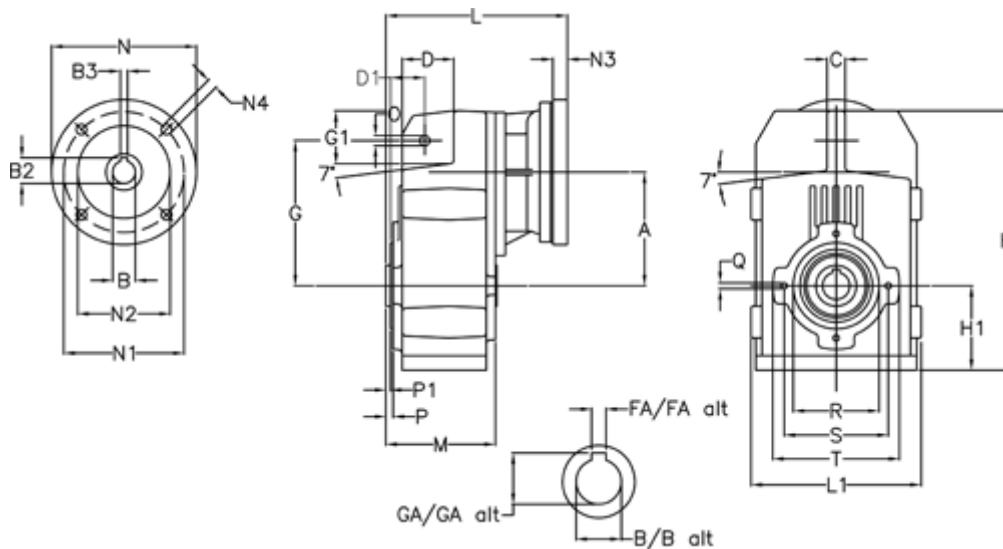

Article number: 29560202594235  
 Description: Shaft mounted gear  
 A202H30-25,9-P90B5

## Measures

A = 125.00	FA = 8	M = 120.0	Q = M8x15
B = 30	G = 160	N = 200	R = 95
B1 = 24	G1 = 58.0	N1 = 165	S = 115
B2 = 27.3	GA = 33.3	N2 = 130	T = 140
B3 = 8	H = 286.0	N4 = M10x20	
C = 20	H1 = 92.5	O = 11	
D = 57.0	L = 217.0	P = 5.0	
D1 = 40.0	L1 = 188	P1 = 3.0	